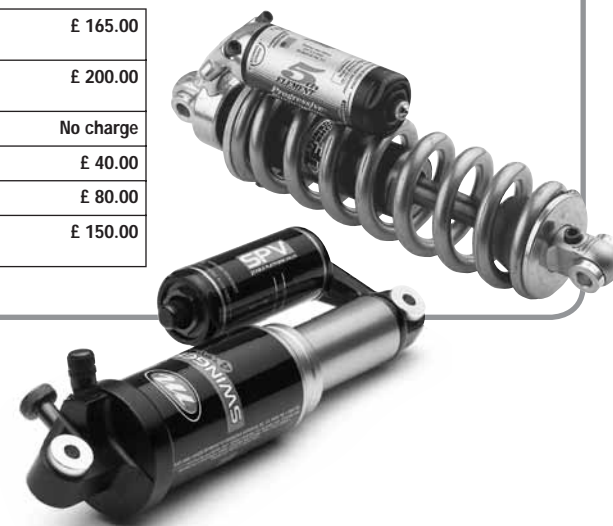

*Excludes ev04 Ltd Edition

Handlebars

Supercross	➔	Answer Carbon Riser	£ 65.00
Answer Hyperlite	➔	Answer Carbon Flat	£ 40.00

Seat clamp

Orange	➔	Hope	£ 13.00
--------	---	------	---------

Headsets

Ritchey	➔	Race Face Real Seal	£ 60.00
Ritchey	➔	Hope	£ 45.00

Seatpost

Stick Up	➔	Race Face XYO	£ 42.00
Stick Up	➔	Answer Carbolite	£ 80.00

Hubs

Shimano Deore	➔	Shimano Deore Disc	£ 10.00
Shimano Deore Disc	➔	Hope XC	£ 85.00
Hope XC	➔	Hope Bulb	£ 50.00

ORANGE MOUNTAIN BIKES LIMITED
 UNIT 3, BROOKWOODS INDUSTRIAL ESTATE, BURRWOOD WAY,
 HOLYWELL GREEN, HALIFAX, WEST YORKSHIRE HX4 9BH, UNITED KINGDOM.
 WEB: [HTTP://WWW.ORANGEBIKES.CO.UK](http://www.orangebikes.co.uk) EMAIL: [INFO@ORANGEBIKES.CO.UK](mailto:info@orangebikes.co.uk)
 TELEPHONE: 01422 311113