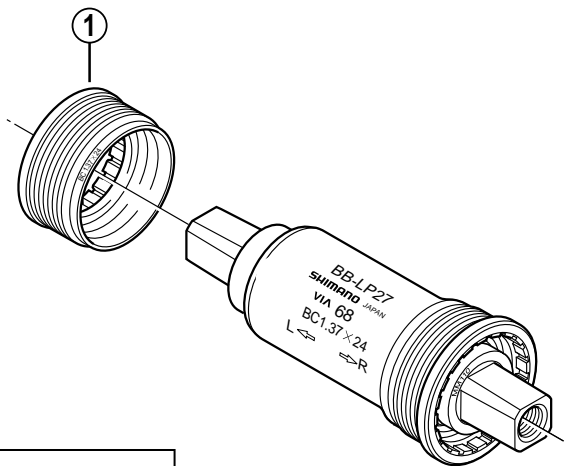

Bottom Bracket Assembly for Low-Profile
BB-LP27
BB-LP27-E

ITEM NO.	SHIMANO CODE NO.	DESCRIPTION	INTERCHANGEABILITY	
			BB-CS15	BB-CT92
1	Y-1SB 05000	Left Hand Adapter (B.C.1.37" x 24T) English Thread for Shell Width 68 mm	A	A
	Y-1T0 02100	Left Hand Adapter (B.C.1.37" x 24T) English Thread for Shell Width 73 mm / Shell Width 68 mm (Chain Case Type)	A	A
	Y-1SB 05200	Left Hand Adapter (M36 x 24T) Italian Thread for Shell Width 70 mm	A	A
2	Y-130 09073	Adapter Removal Tool (TL-UN74-S)		

The table indicates the adaptability of conventional parts to BB-LP27 / LP27-E.

9906-1856

A : Same parts.

Absence of mark indicates non-interchangeability.

Specifications are subject to change without notice.