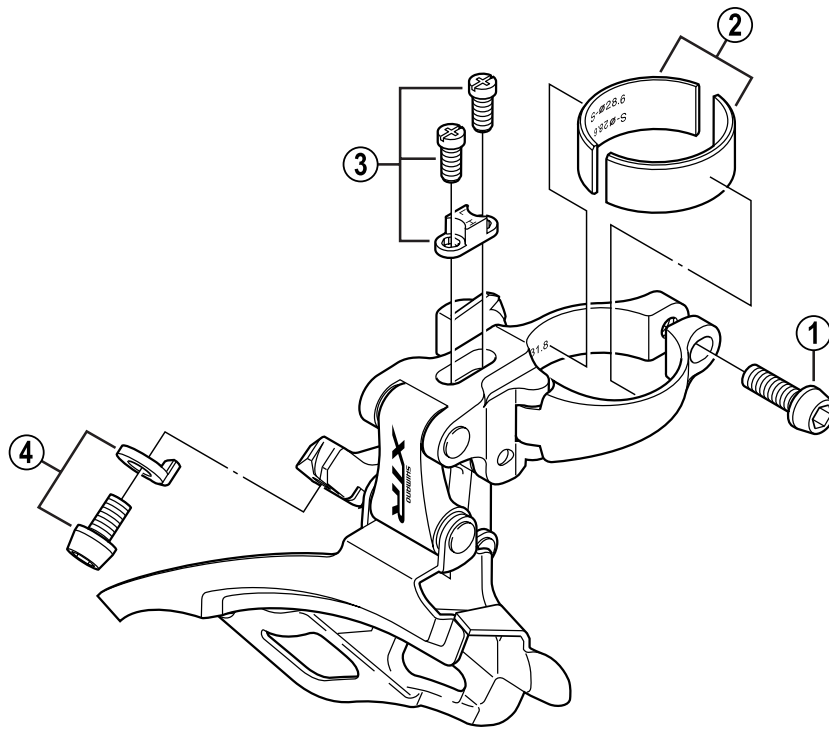

**SHIMANO XTR Front Derailleur  
FD-M961**

Q'TY	ITEM NO.	SHIMANO CODE NO.	DESCRIPTION
	1	<b>Y-5A4 07040</b>	Clamp Bolt (M5 x 15)
	2	<b>Y-5HE 98020</b>	Clamp Band Adapter (2 pcs.) for S-size / $\phi$ 28.6 mm (1-1/8")
	3	<b>Y-5HG 98010</b>	Stroke Adjust Screws (M4 x 9.1) & Plate
	4	<b>Y-5HG 98020</b>	Cable Fixing Plate & Bolt (M5 x 9)